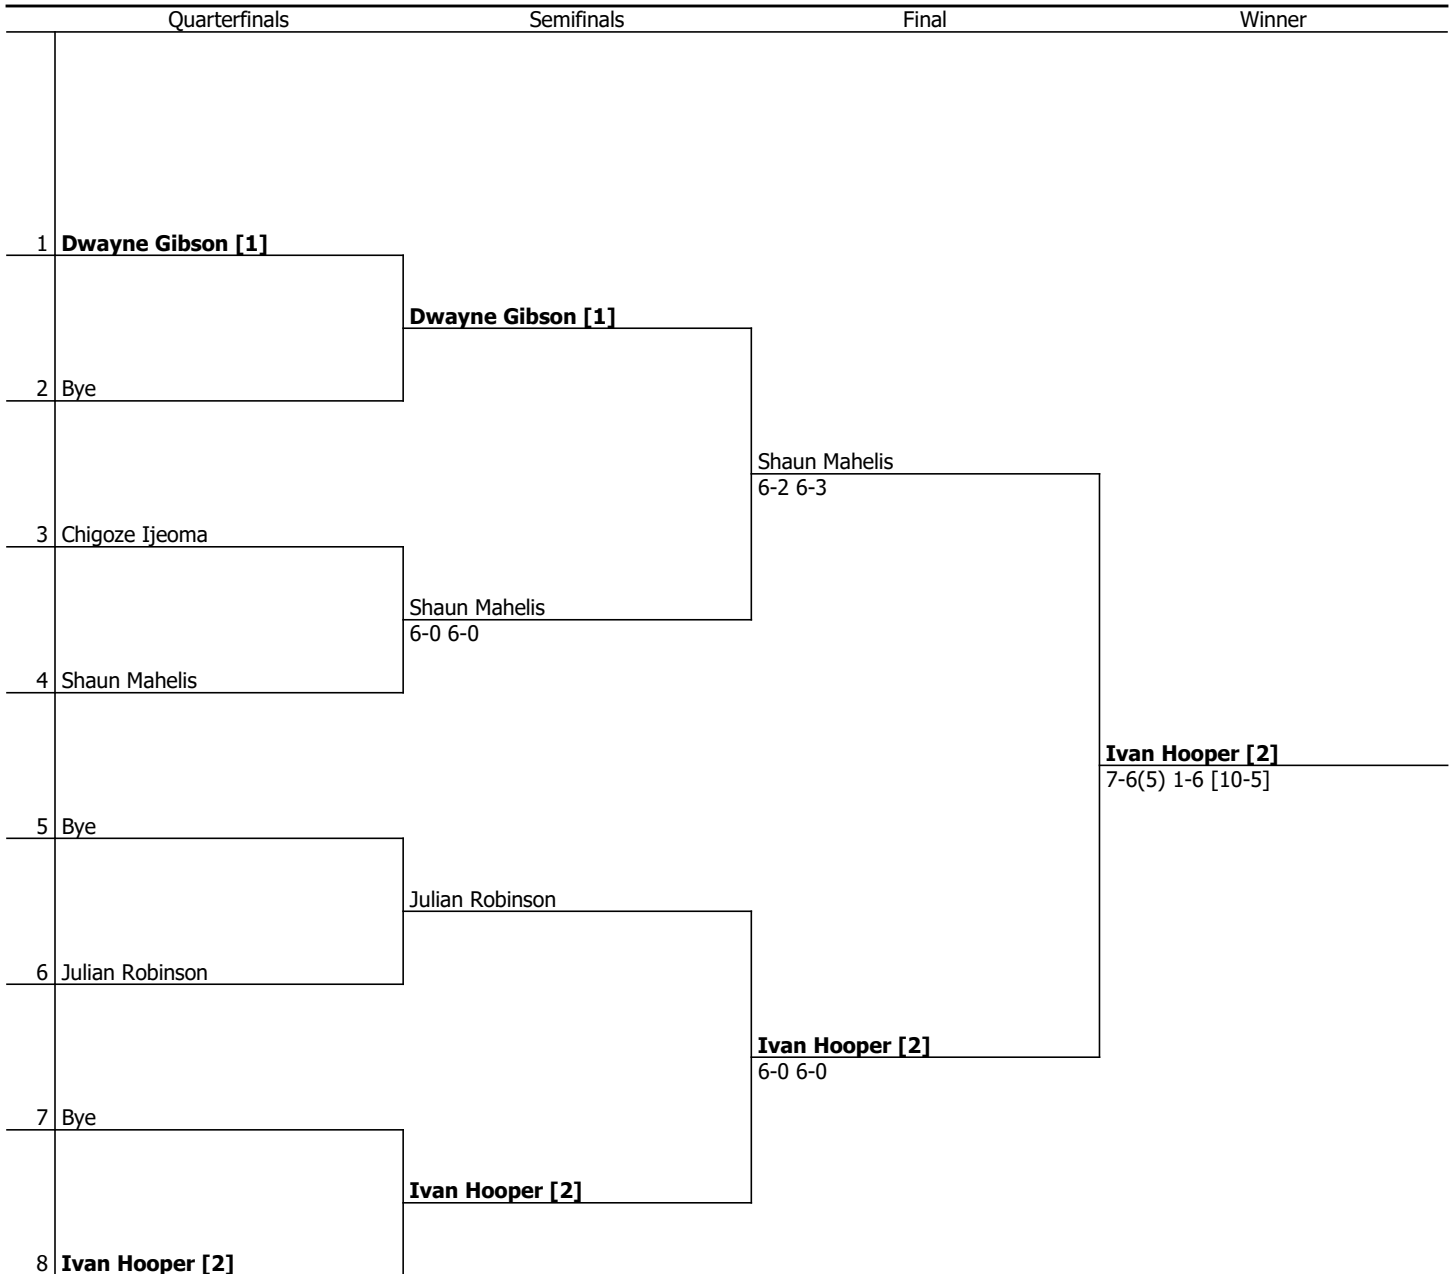

Senior Nationals 2022

MS 45

Date
18 - 23 Oct 2022

City, Country
Nassau, BAH

Website
www.blta.net

Printed: 23/10/2022 4:40:49 PM

	# Seeded Players 1 Dwayne Gibson 2 Ivan Hooper	# Alternates	Replacing	Draw date/time: Last Direct Acceptance
				Player representatives
				Signature